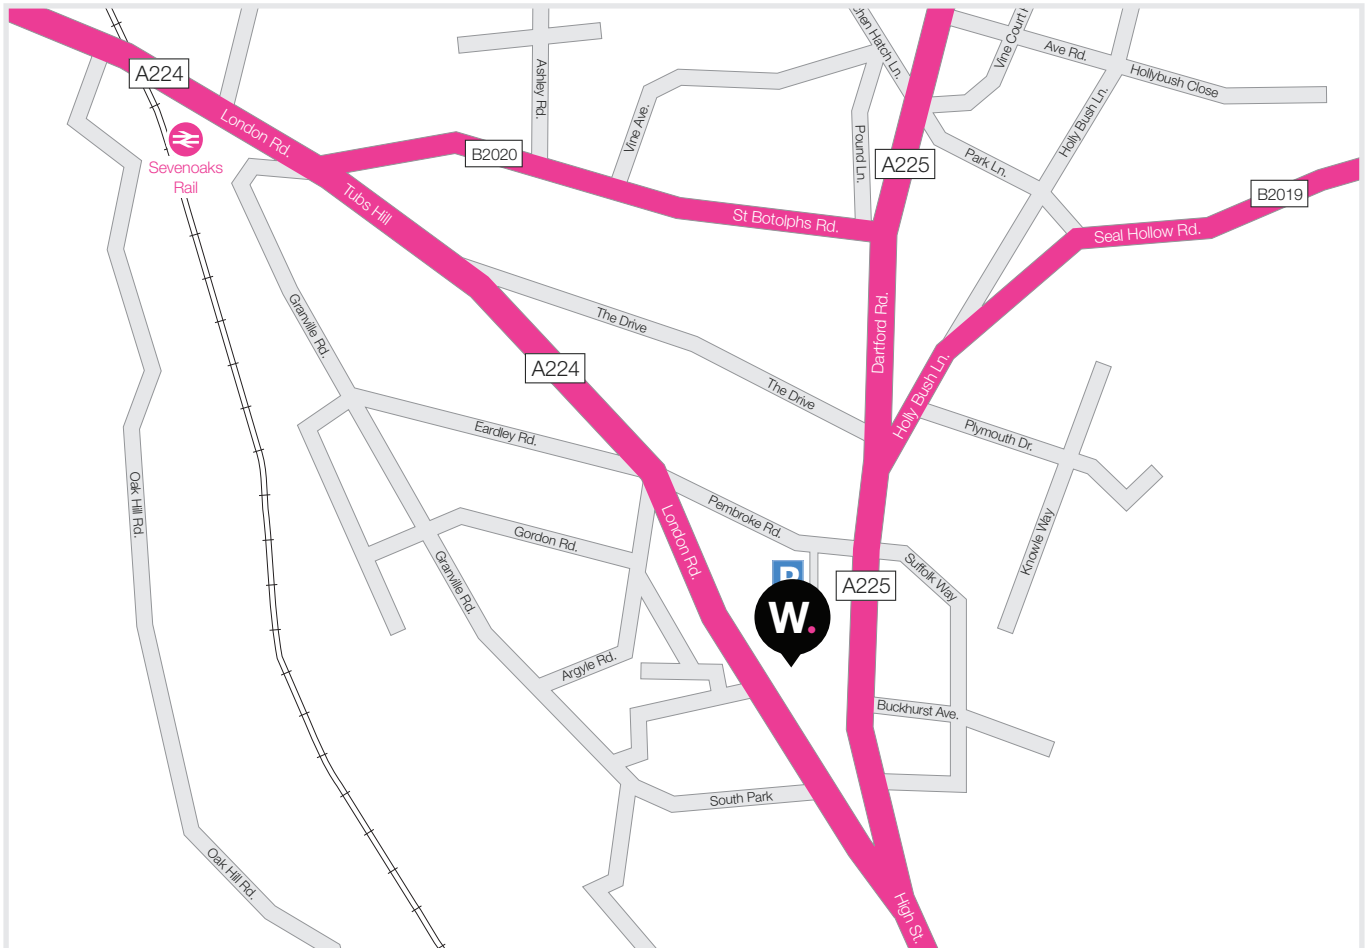

Find our Sevenoaks office

50-52 London Road, Sevenoaks, Kent, TN13 1AS

By car

If you are approaching from the M25

Take Junction 5 signed towards the A25 and Sevenoaks. Follow the A25 for approximately 2 miles, passing a set of traffic lights. 400 yards after the traffic lights, turn right at the mini roundabout and head for approximately 2 miles towards Sevenoaks Town Centre.

Turn left just after the Bentley garage at the traffic lights and then take the second right into Blighs Meadow car park for pay and display parking. The office is just above Café Rouge which can be seen from the car park. Ring the buzzer at reception and the office is based on the second floor.