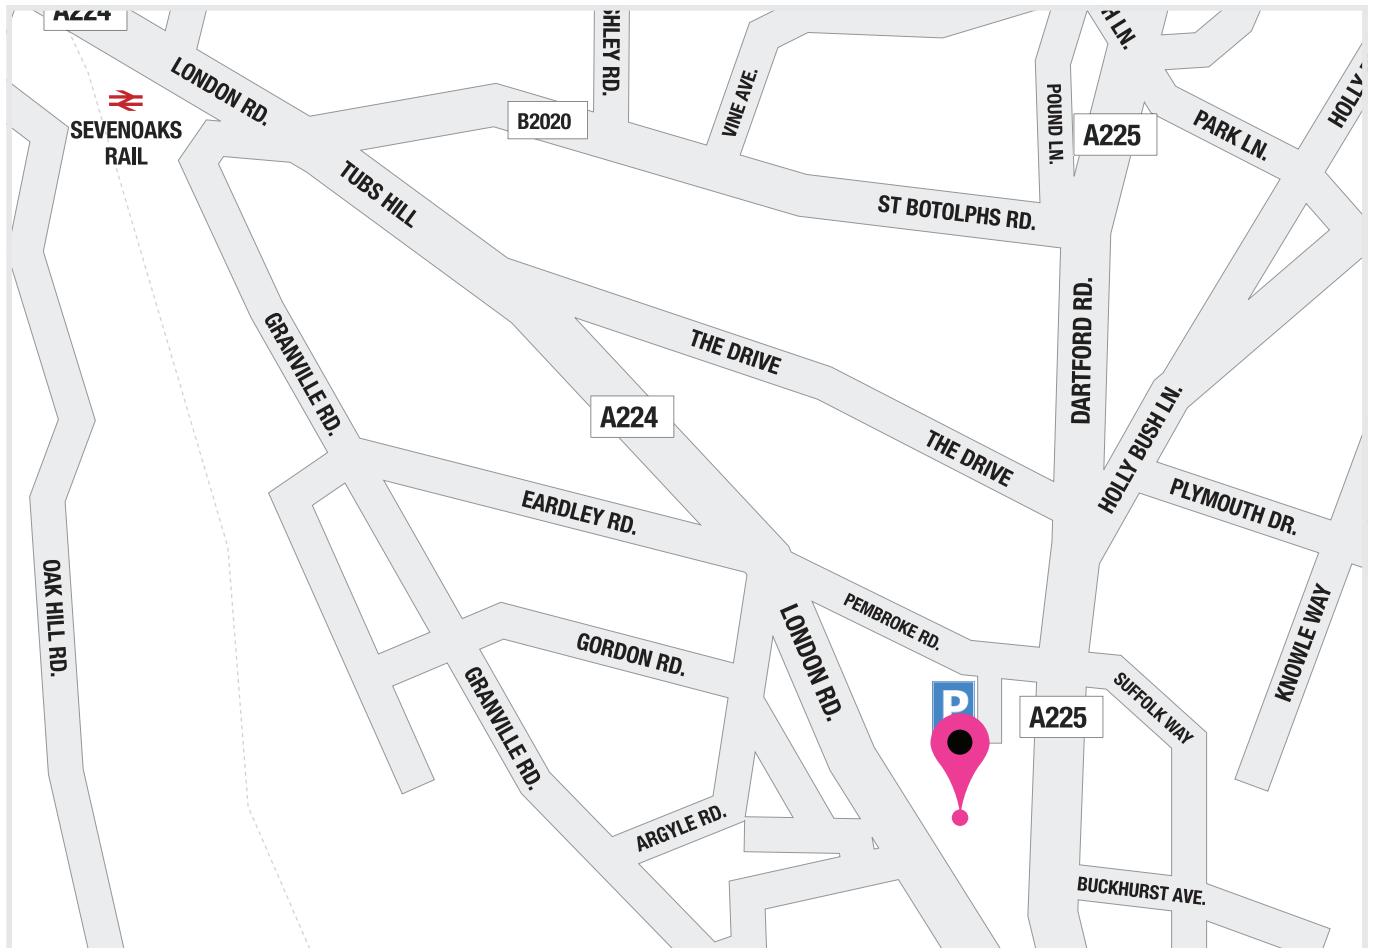

Find our Sevenoaks office

50-52 London road, Sevenoaks, Kent, TN13 1AS

By car

If you are approaching from the M25

Take Junction 5 signed towards the A25 and Sevenoaks. Follow the A25 for approximately 2 miles, passing a set of traffic lights. 400 yards after the traffic lights, turn right at the mini roundabout and head for approximately 2 miles towards Sevenoaks Town Centre.

Turn left just after the Bentley garage at the traffic lights and then take the second right into Blighs Meadow car park for pay and display parking. The office is just above Café Rouge which can be seen from the car park. Ring the buzzer at reception and the office is based on the second floor.